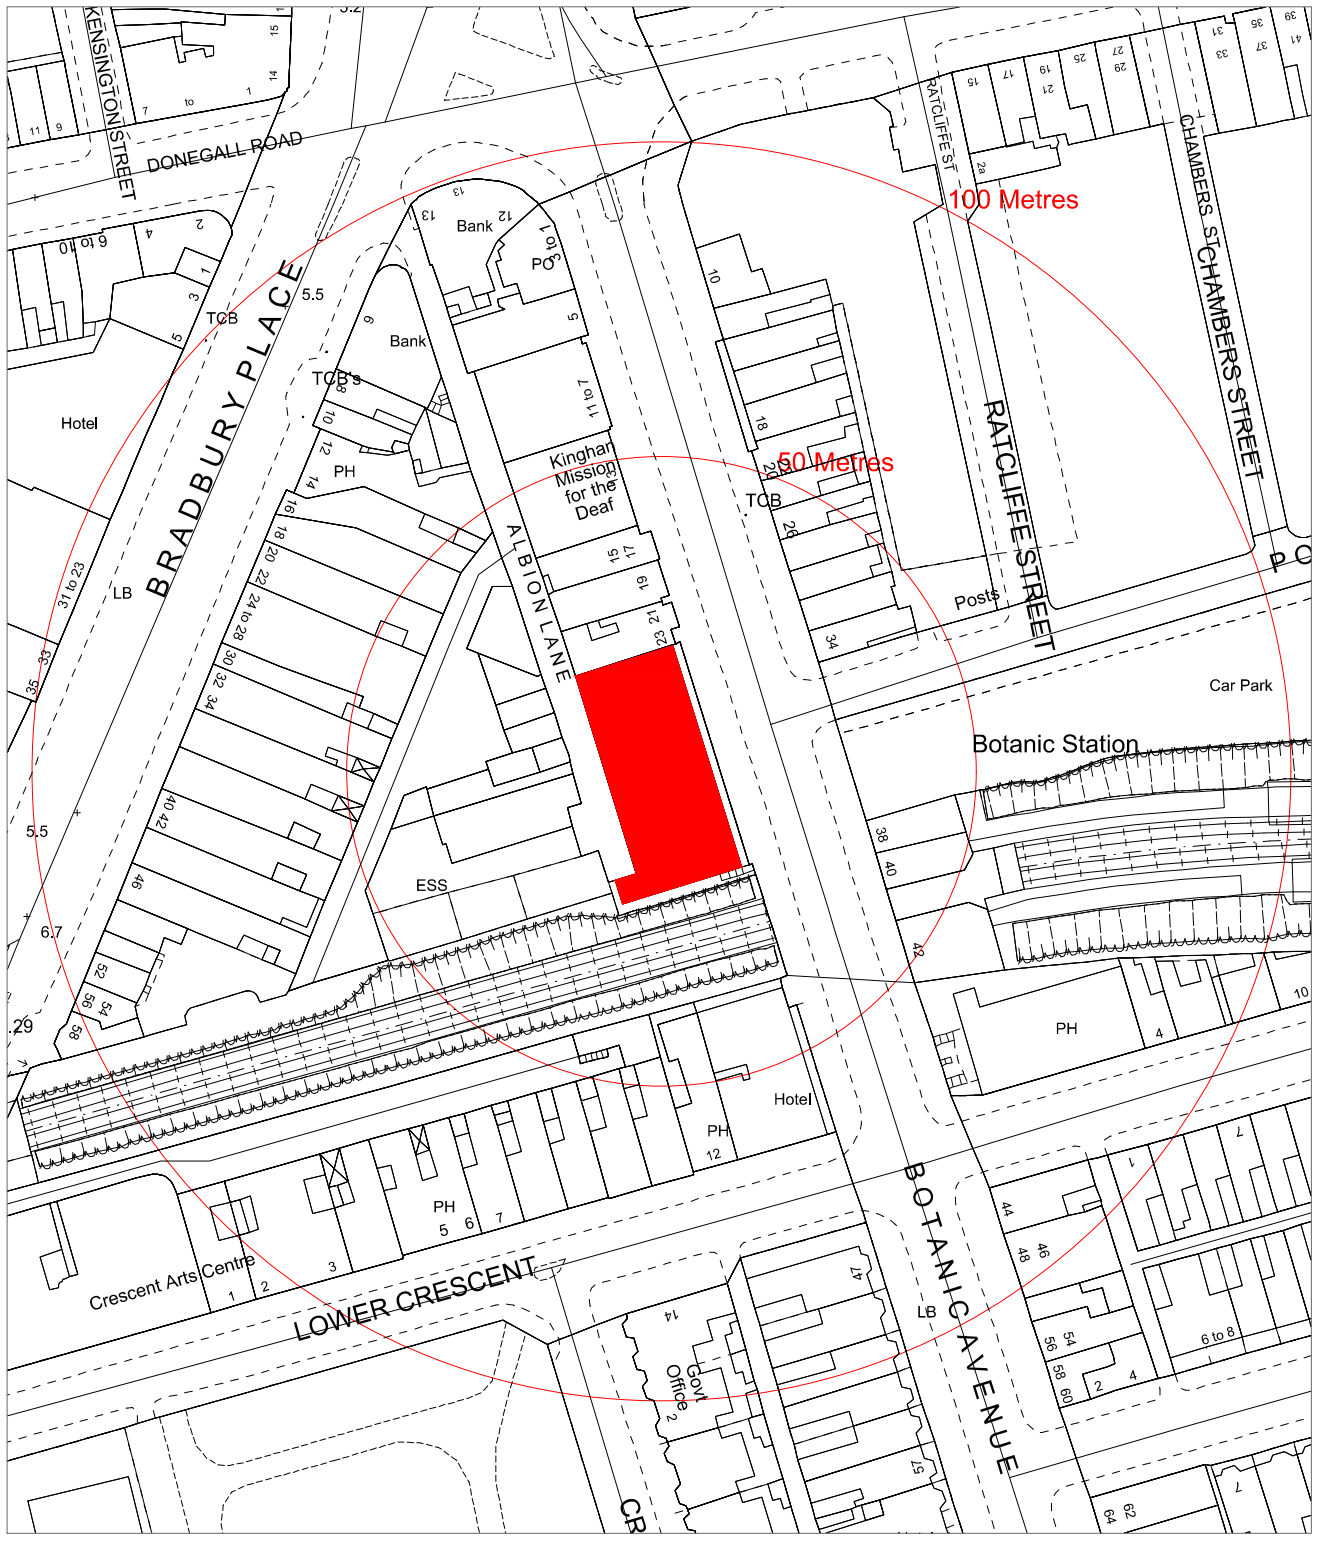

# Building Control Service

Belfast Mapping Data v3.0  
Prepared by I.S.B.  
Based upon the Ordnance Survey  
Of Northern Ireland map with the  
permission of the Director & Chief Executive.  
© CROWN COPYRIGHT 2003

DRAWN BY MT  
DATE 07/06/2019

**Onassis Amusements**  
**25-41 Botanic Avenue**

SCALE 1:1250